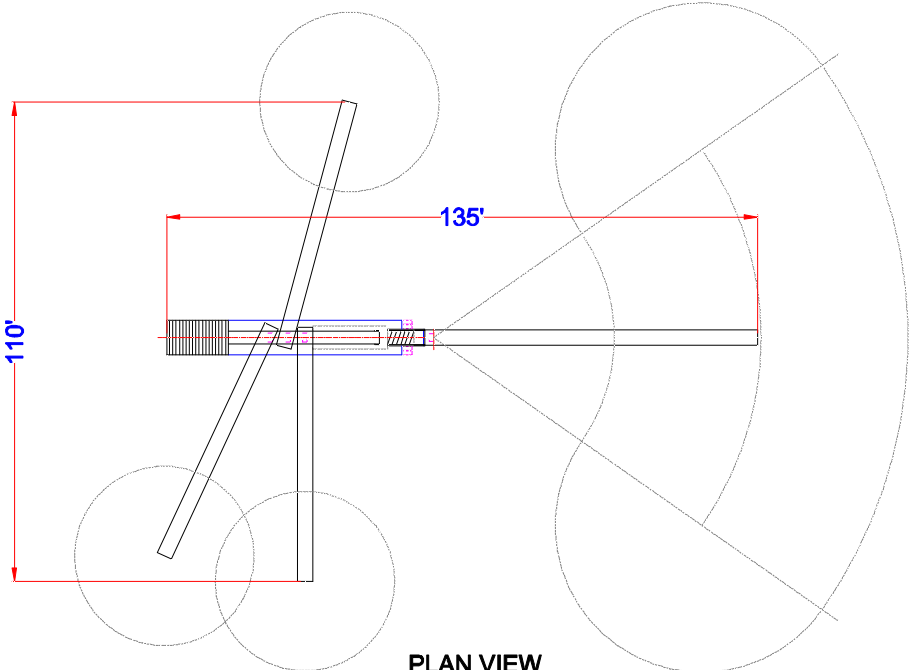

ELEVATION VIEW

PLAN VIEW

- 1~ PRO WASH MASTER
- 1~ 80' RADIAL STACKER
- 3 ~ 60' CONVEYORS

80' CONVEYORS
SECTION VIEW THRU PRODUCT CONVEYORS

P.O. Box 8078
Mason, OH 45040
(513) 835-1424

Project PRO WASH MASTER LAYOUT
 Drawn for PRESENTATION
 Scale NIS
 By CC
 Date 4-4-07
 Dwg. No. PRO_WASH_MASTER_L/D